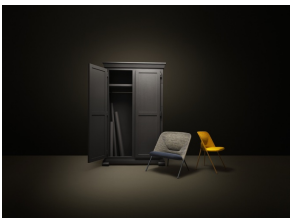

## Shift Dining Chair

JONAS FORSMAN

When we think of dining on foldable chairs we automatically recall a garden lunch of a day at the beach: lovely moments, but far from the most comfortable experiences. Practically versatile, cozily adorned with its padded seat and soft knitted backrest, the Shift Dining Chair is the perfect chair to be shifted into a compact metropolitan kitchen or intimate dining room. Dining on a foldable chair has never been as comfortable.

### *Detailing*

The Shift lives up to its name: this chair can be folded in and out. Due to its lightweight, it's easy to move from one place to another.