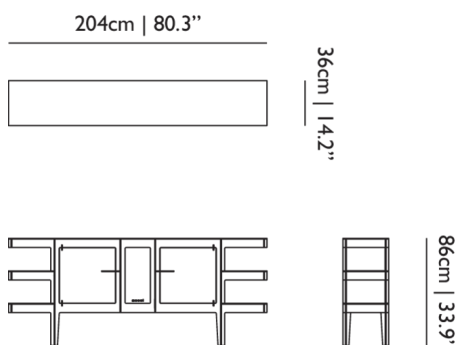

## Dimensions

## Product

**WIDTH** 204cm | 80.3"  
**HEIGHT** 86cm | 33.9"  
**DEPTH** 36cm | 14.2"  
**WEIGHT NETTO** 36.1kg |  
79.59lbs

## Packaging

**WIDTH** 91.6cm | 36.1"  
**HEIGHT** 20.6cm | 8.1"  
**CUBAGE** 0.4m<sup>3</sup> | 13.97ft<sup>3</sup>  
**LENGTH** 209.7cm | 82.6"  
**WEIGHT** 61.5kg | 135.58lbs

---