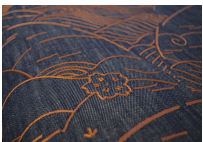

Indigo Macaque Wallcovering

MOOOI | FOR MOOOI WALLCOVERING

Textile wallcovering made from denim, with coloured embroidery. The design on the Indigo Macaque wallcovering displays a playful scene of Indigo Macaque families bathing in their favourite relaxing spot: the hot springs at the foot of the Japanese mountains.

Detailing

A fusion of artistry and innovation, this Moooi Wallcovering transforms interiors with rich textures, intricate details and nature-inspired motifs.

Colours

Copper

Ivory

Indigo Macaque Wallcovering / Indigo Macaque