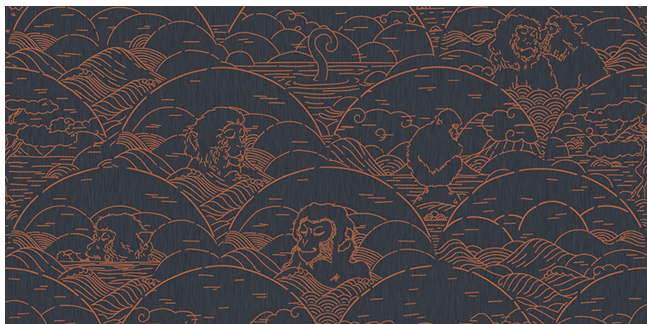

Width 126 cm (49.6"), sold by the linear metre/yard

ADHESIVE

Adhesive for non-woven wallcovering like Arte Clearpro or 100% dispersion adhesive

HOW TO PASTE

Paste the wall

REPEAT IMAGE

PATTERN

Indigo Macaque

REPEAT TYPE

→|← Straight match

LIGHT RESISTANCE

☀️ Good lightfastness

CARE

Washable

HOW TO REMOVE

🔪 Strippable