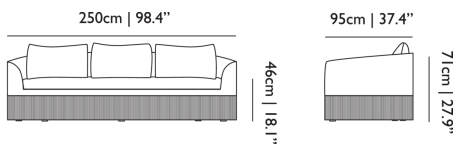

Product

WIDTH 250cm | 98.4"

HEIGHT 71cm | 28"

DEPTH 95cm | 37.4"

Packaging

WIDTH 103cm | 40.6"

HEIGHT 83cm | 32.7"

CUBAGE 2.16m³ | 76.38ft³

LENGTH 253cm | 99.6"

WEIGHT 191kg | 421.08lbs

Technical

ADDITIONAL

Backcushions included. Pillows to be ordered separately. See chapter "pillows".

MATERIAL

Wooden frame, HR foam, velvet, viscose fringes.

HEIGHT ARMREST

71cm | 28"

HEIGHT ARMREST 2

67cm | 26.4"

SEAT DEPTH

80cm | 31.5"

SEAT DEPTH 2

66cm | 26"

SEAT HEIGHT

47cm | 18.5"

SEAT WIDTH

225cm | 88.6"

SEAT WIDTH 2

180cm | 70.9"

SEATING CAPACITY

3

Upholstery